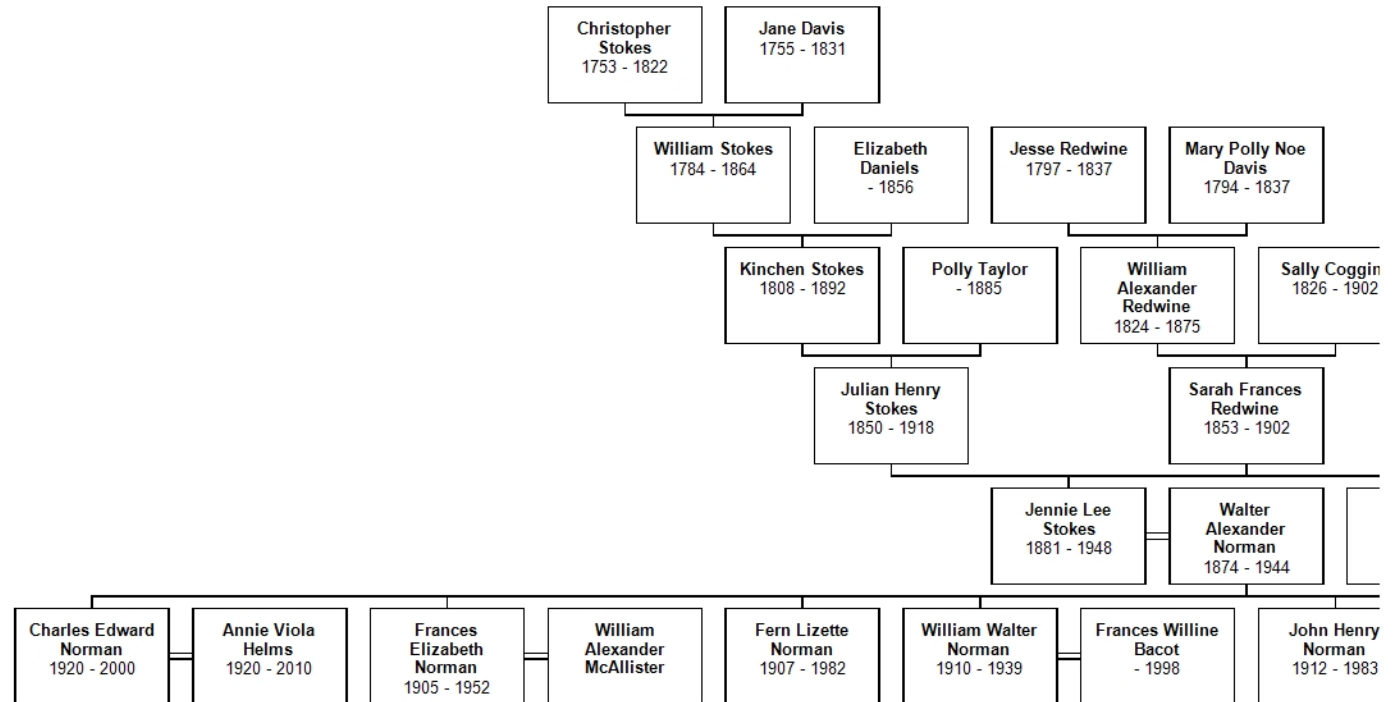

Hourglass Chart for Jennie Lee Stokes

is